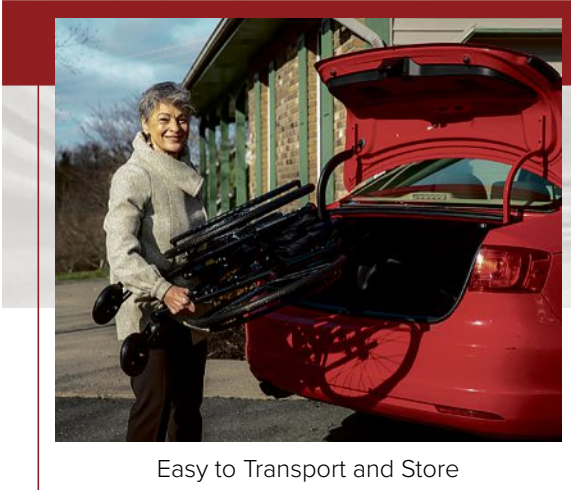

Easy to Transport and Store

Why take our word for it?

CALL NOW, and receive **$50 OFF** when you purchase a **Matte Black Featherweight Wheelchair!** **Only $599!**

Mention **CODE 50FEATHER** to start your journey towards effortless mobility.

855-520-6122

*13.5 lbs. with the rear wheels removed. Overall weight, with rear wheels, is 19 lbs.

1800 WHEELCHAIR.COM
Since 1997