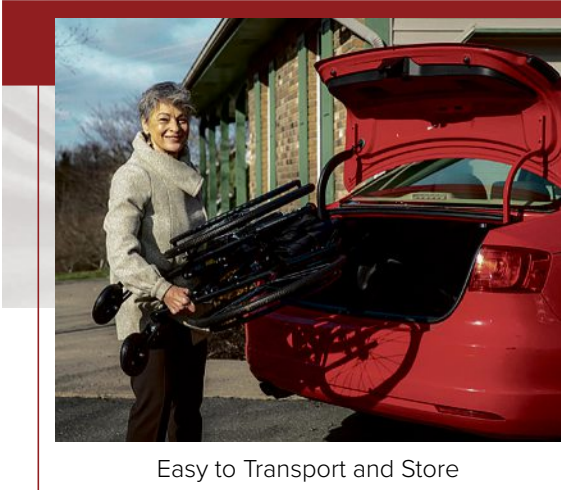

Easy to Transport and Store

Why take our word for it?

CALL NOW, and receive **$50 OFF** when you purchase a **Matte Black Featherweight Wheelchair!** **Only $599!**

Mention **CODE 50FEATHER** to start your journey towards effortless mobility.

855-520-6122

*13.5 lbs. with the rear wheels removed. Overall weight, with rear wheels, is 19 lbs.

1800 WHEELCHAIR.COM
Since 1997

Scan Me